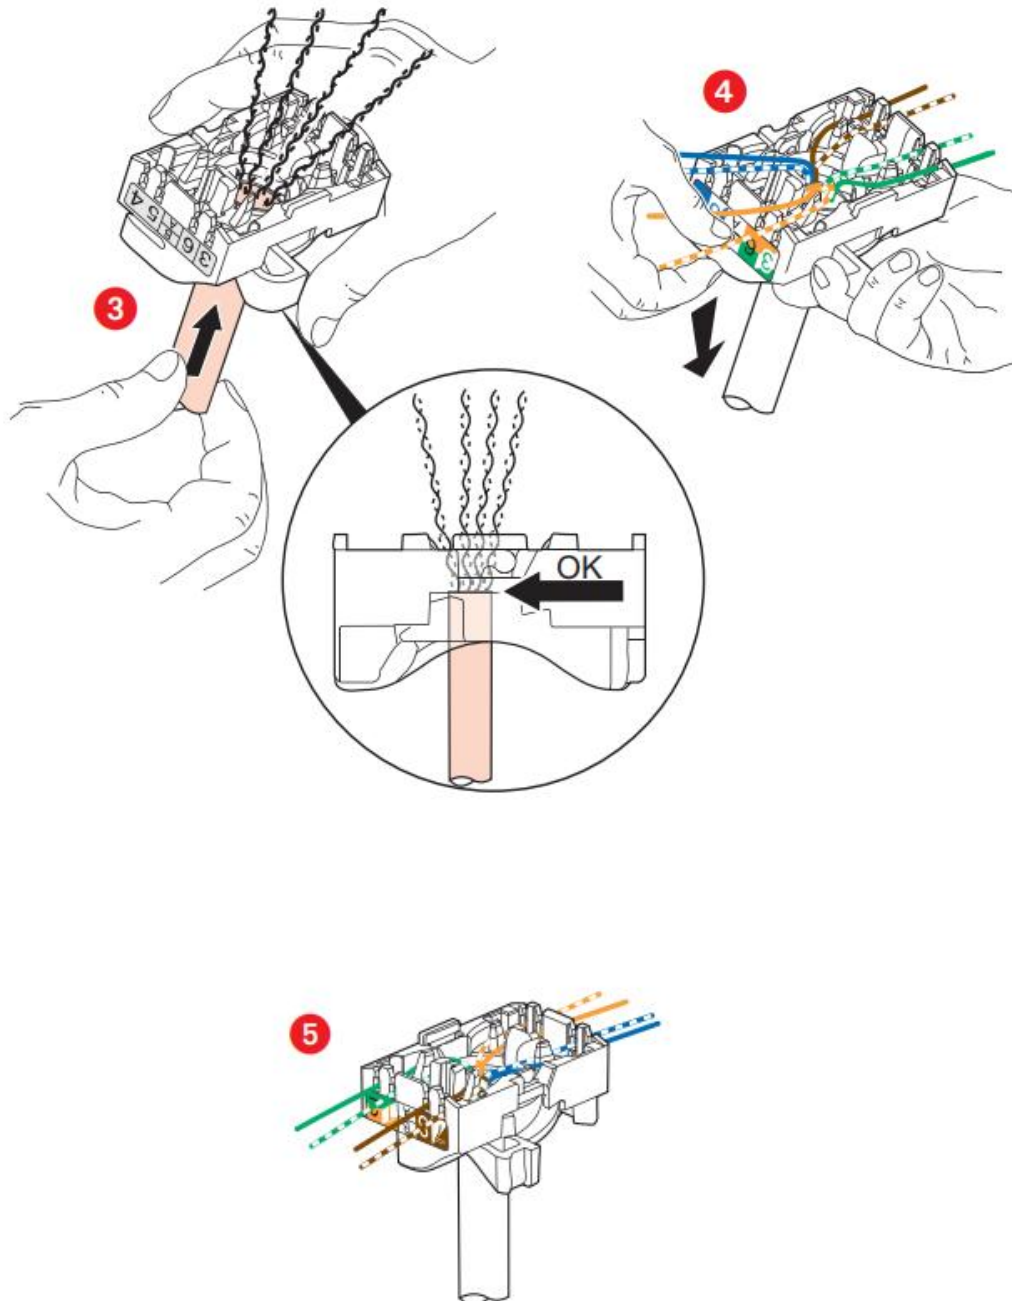

### Installation Instructions:

1. Strip off cable jacket to expose approximately 3/4" of wires.
2. Insert 2 pairs wires into the holes located on the top cover.
3. Close the top cover to snap firmly on the plug.
4. Take out the top cover and put another 2 pairs wire into the hole.
5. Close the top cover to snap firmly on the plug.

### Connection:

### Outline Drawing:

**Real Life Scenarios:**

**Unlocking**

**SAFEWIRE**

Wenzhou Safewire Electric Co.,Ltd.

2<sup>nd</sup> floor, Wealth Garden, Liushi Town, Yueqing city,Wenzhou,Zhejiang,China  
Tel:0086-577-61725369; Email:info@safewirele.com;

### Usual connection of RJ 45:

RJ 45 connectors are equipped with a locking nut that does not require the use of a specific tool and which enables re-cabling in the event of error.

This system allows the wire pairs to be spread easily before mounting them on the connector.