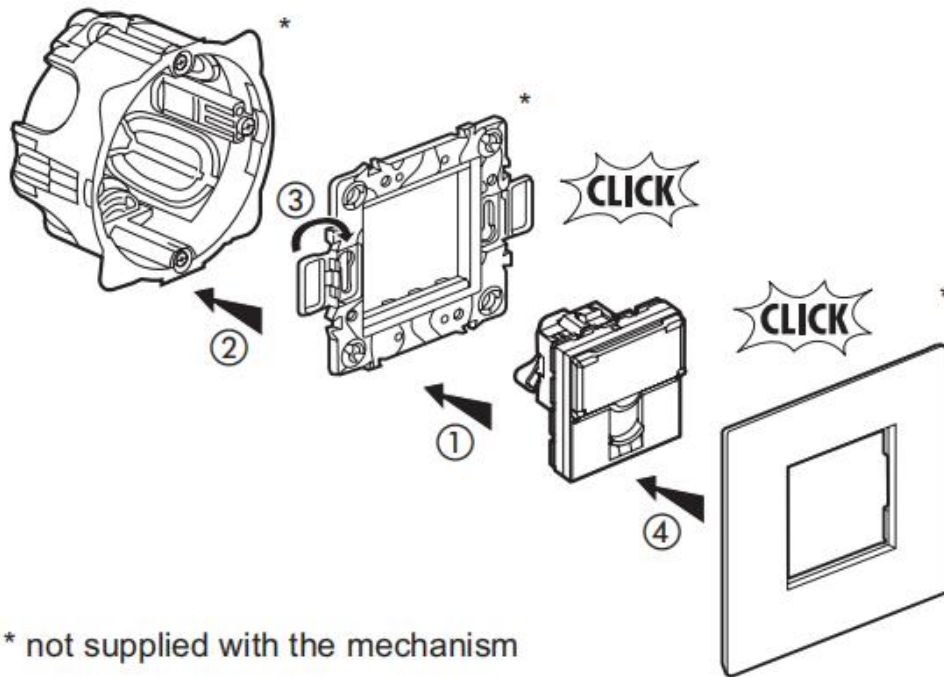

Wenzhou Safewire Electric Co.,Ltd.

2nd floor, Wealth Garden, Liushi Town, Yueqing city,Wenzhou,Zhejiang,China
Tel:0086-577-61725369; Email:info@safewirele.com;

www.safewirele.com

* not supplied with the mechanism

Unlocking