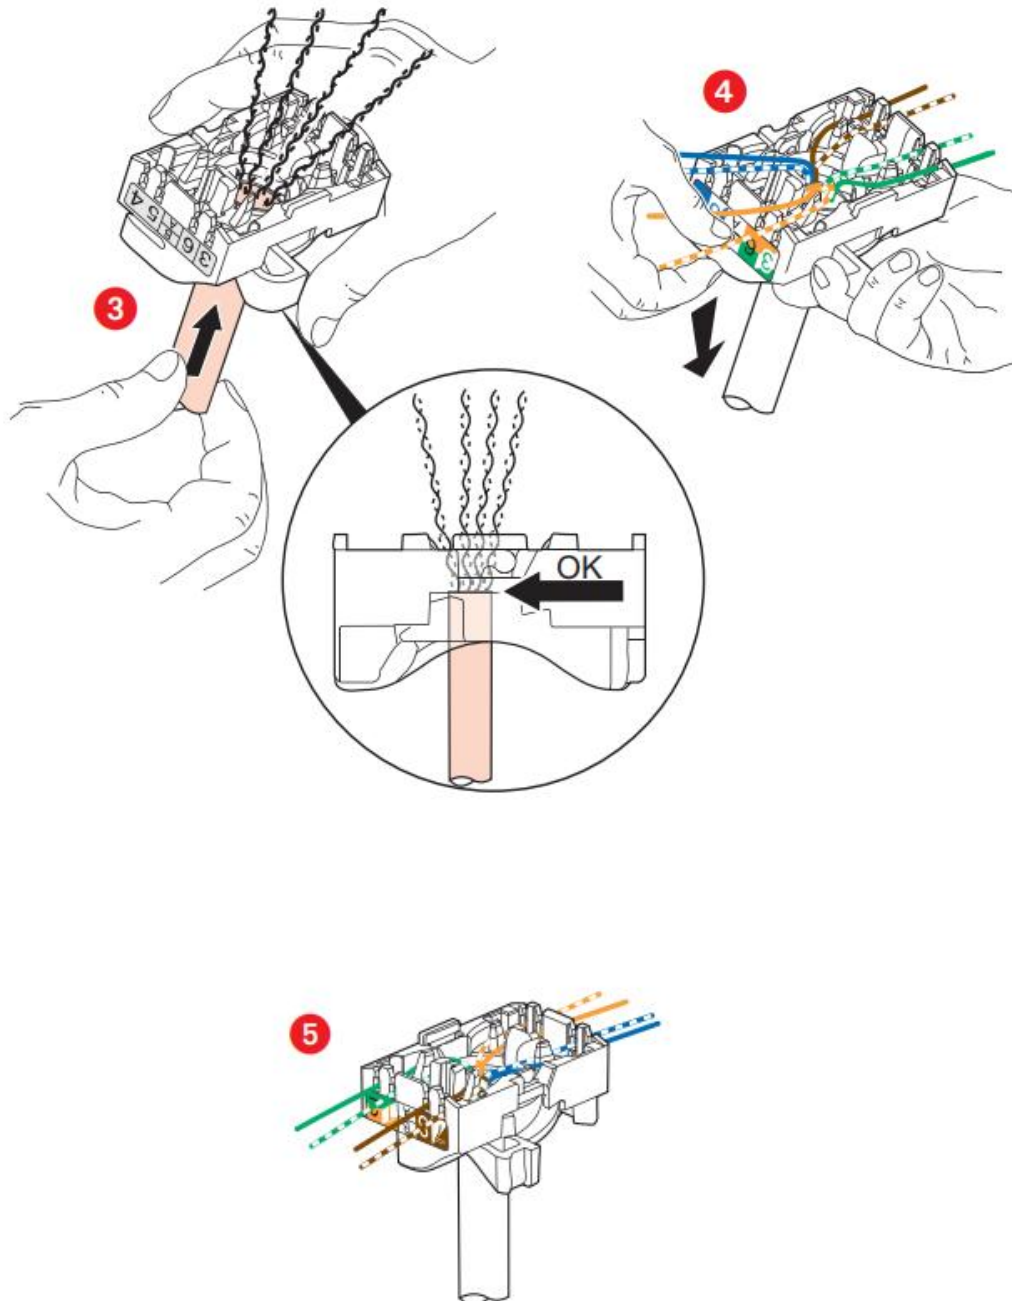

### Installation Instructions:

1. Strip off cable jacket to expose approximately 3/4" of wires.
2. Insert 2 pairs wires into the holes located on the top cover.
3. Close the top cover to snap firmly on the plug.
4. Take out the top cover and put another 2 pairs wire into the hole.
5. Close the top cover to snap firmly on the plug.

[www.safewirele.com](http://www.safewirele.com)

\* not supplied with the mechanism

Unlocking

Usual connection of RJ 45:

**SAFEWIRE**

Wenzhou Safewire Electric Co.,Ltd.

2<sup>nd</sup> floor, Wealth Garden, Liushi Town, Yueqing city,Wenzhou,Zhejiang,China

This system allows the wire pairs to be spread easily before mounting them on the connector.

Spreading cables ensures that each pair is separated by the specified 13 mm.

Spreading pairs by 90° in relation to the cable ensures optimum performance.