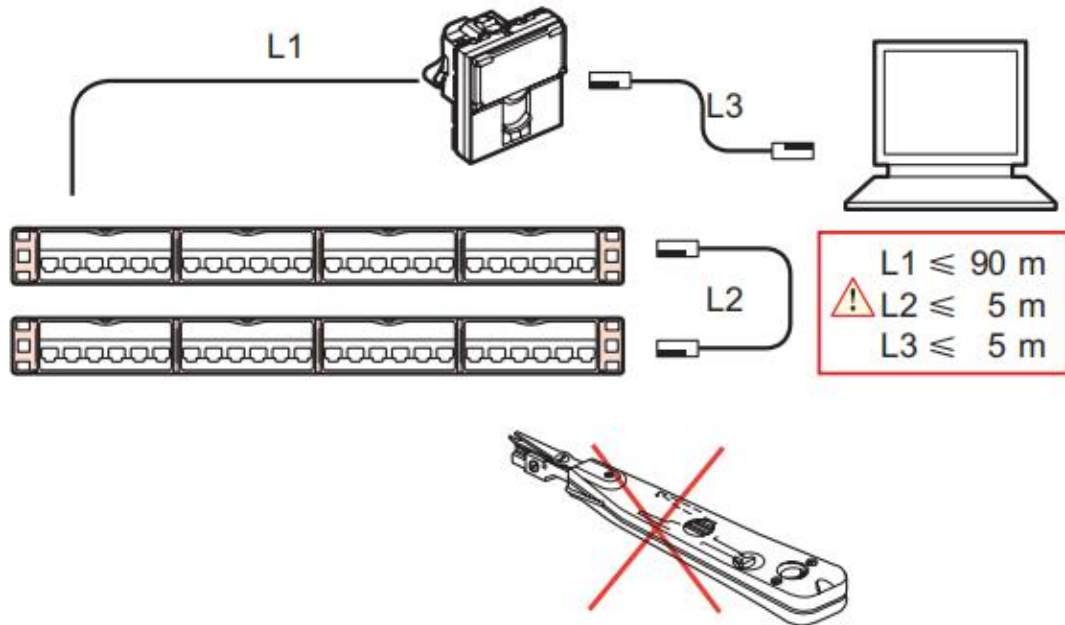

Wenzhou Safewire Electric Co.,Ltd.

2nd floor, Wealth Garden, Liushi Town, Yueqing city,Wenzhou,Zhejiang,China
Tel:0086-577-61725369; Email:info@safewirele.com;

www.safewirele.com

Connection:

Outline Drawing:

Real Life Scenarios: