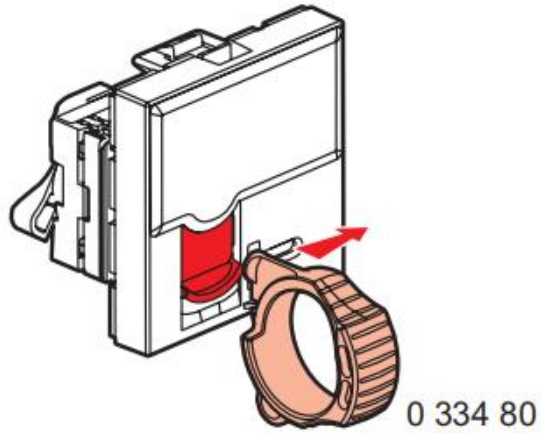

Usual connection of RJ 45: