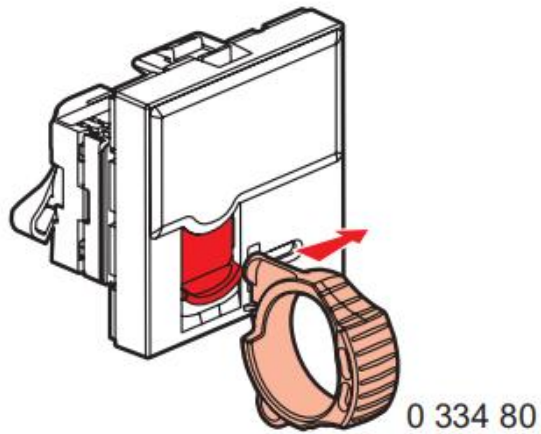

Real Life Scenarios:

Unlocking