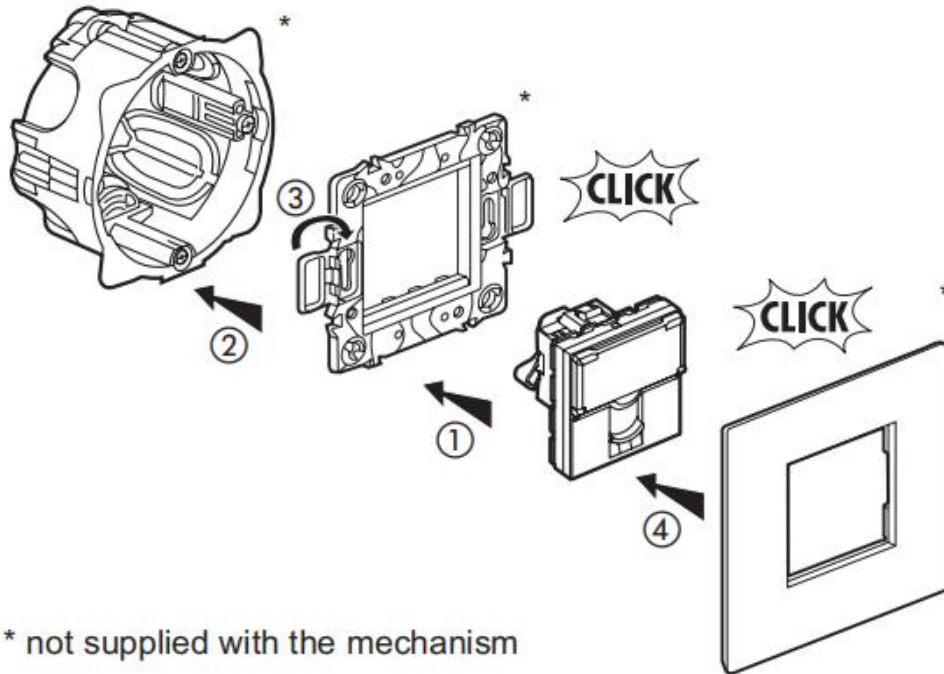

Real Life Scenarios:

Unlocking