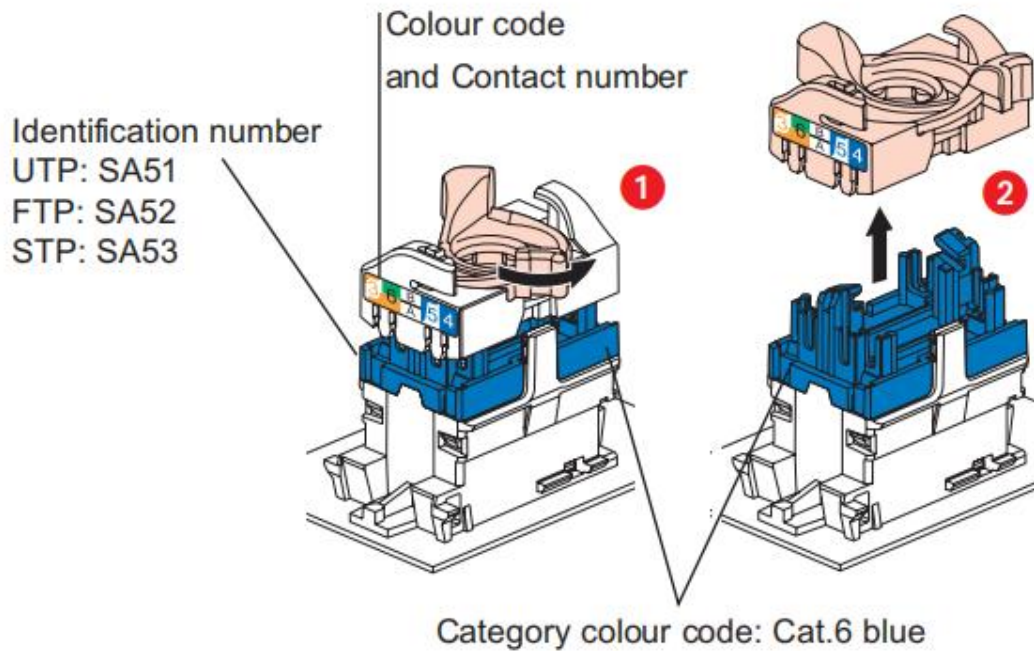

1. Strip off cable jacket to expose approximately 3/4" of wires.
2. Insert 2 pairs wires into the holes located on the top cover.
3. Close the top cover to snap firmly on the plug.
4. Take out the top cover and put another 2 pairs wire into the hole.
5. Close the top cover to snap firmly on the plug.