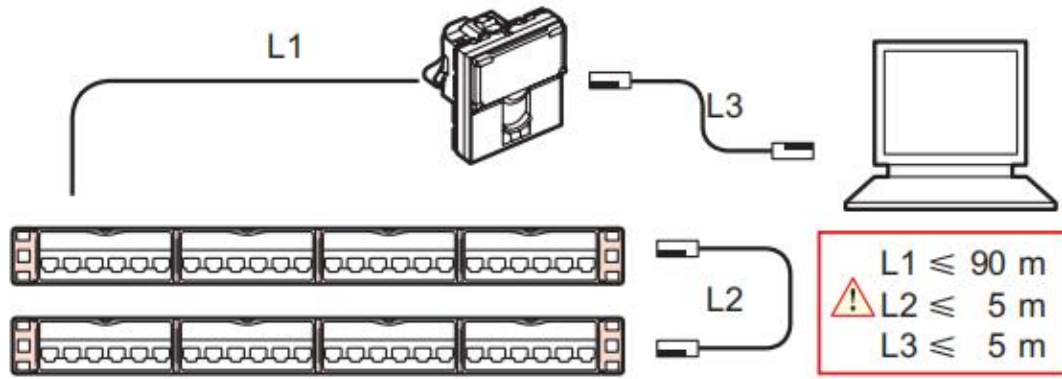

Wenzhou Safewire Electric Co.,Ltd.

2nd floor, Wealth Garden, Liushi Town, Yueqing city,Wenzhou,Zhejiang,China
Tel:0086-577-61725369; Email:info@safewirele.com;

www.safewirele.com

Connection: