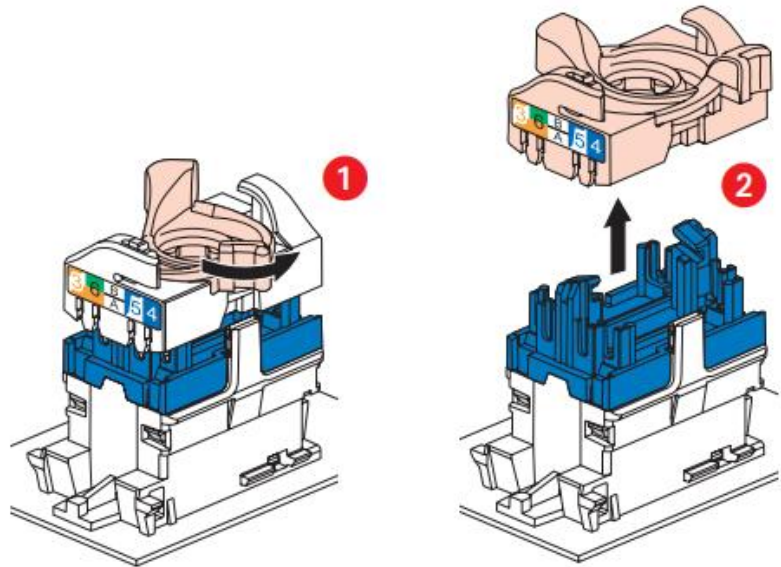

Usual connection of RJ 45:

RJ 45 connectors are equipped with a locking nut that does not require the use of a specific tool and which enables re-cabling in the event of error.

This system allows the wire pairs to be spread easily before mounting them on the connector.