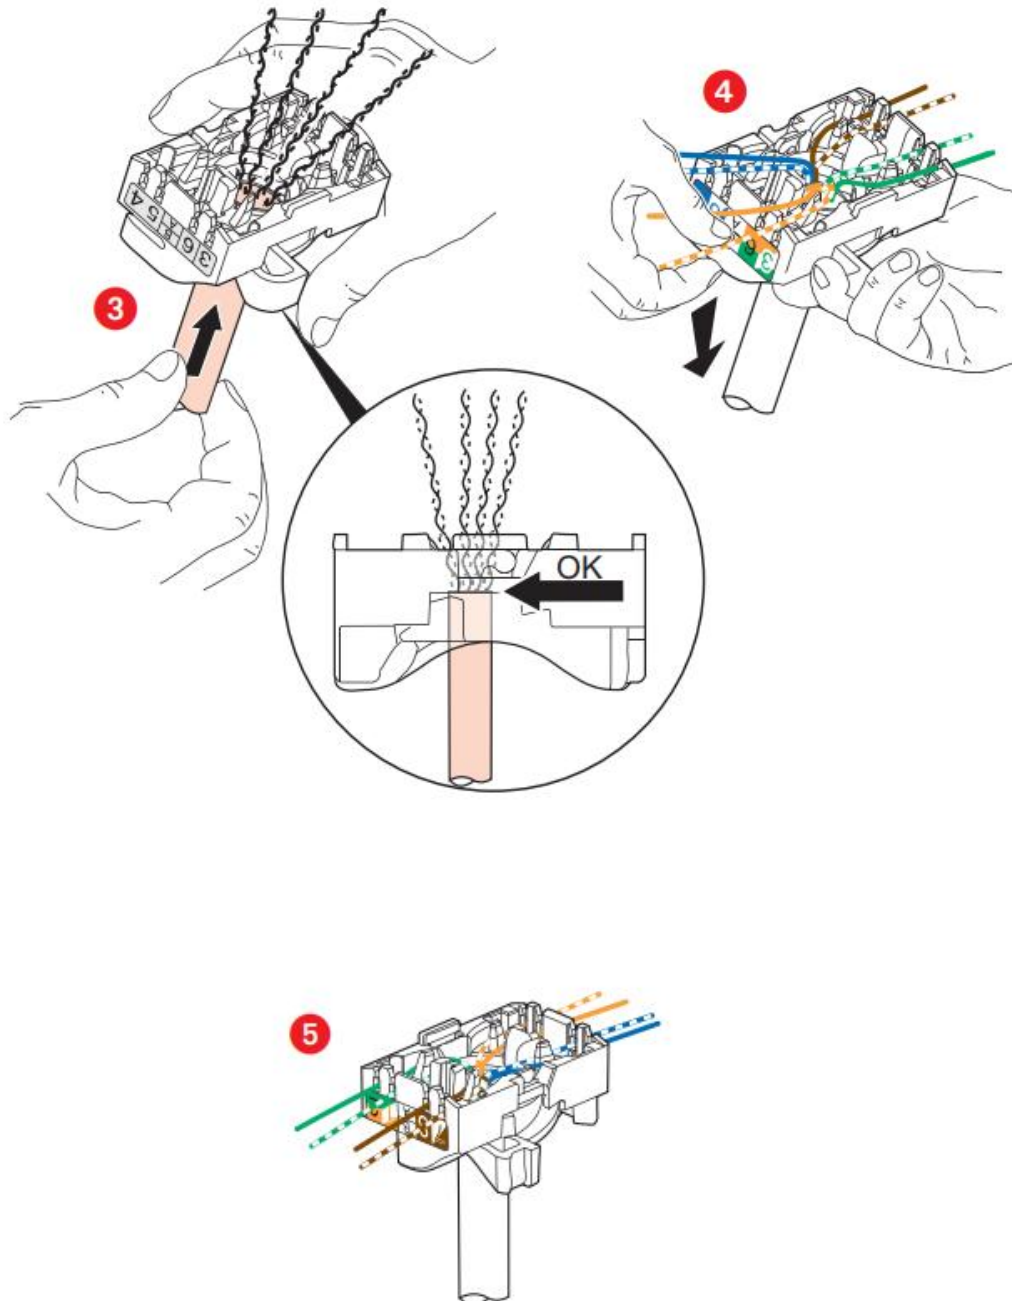

1. Strip off cable jacket to expose approximately 3/4" of wires.
2. Insert 2 pairs wires into the holes located on the top cover.
3. Close the top cover to snap firmly on the plug.
4. Take out the top cover and put another 2 pairs wire into the hole.
5. Close the top cover to snap firmly on the plug.

Usual connection of RJ 45:

RJ 45 connectors are equipped with a locking nut that does not require the use of a specific tool and which enables re-cabling in the event of error.

This system allows the wire pairs to be spread easily before mounting them on the connector.