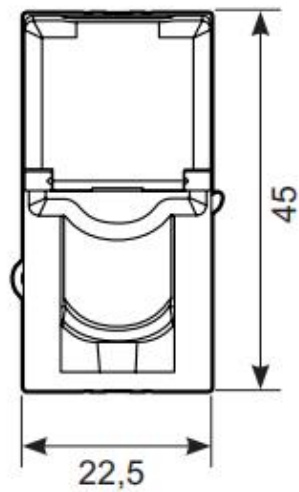

Outline Drawing: