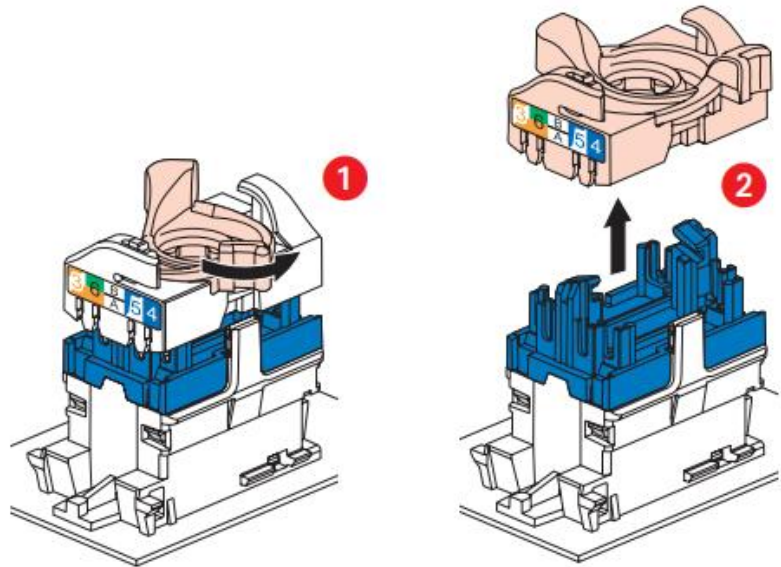

SAFEWIRE

Wenzhou Safewire Electric Co.,Ltd.

2nd floor, Wealth Garden, Liushi Town, Yueqing city,Wenzhou,Zhejiang,China
Tel:0086-577-61725369; Email:info@safewirele.com;

www.safewirele.com

Usual connection of RJ 45:

RJ 45 connectors are equipped with a locking nut that does not require the use of a specific tool and which enables re-cabling in the event of error.