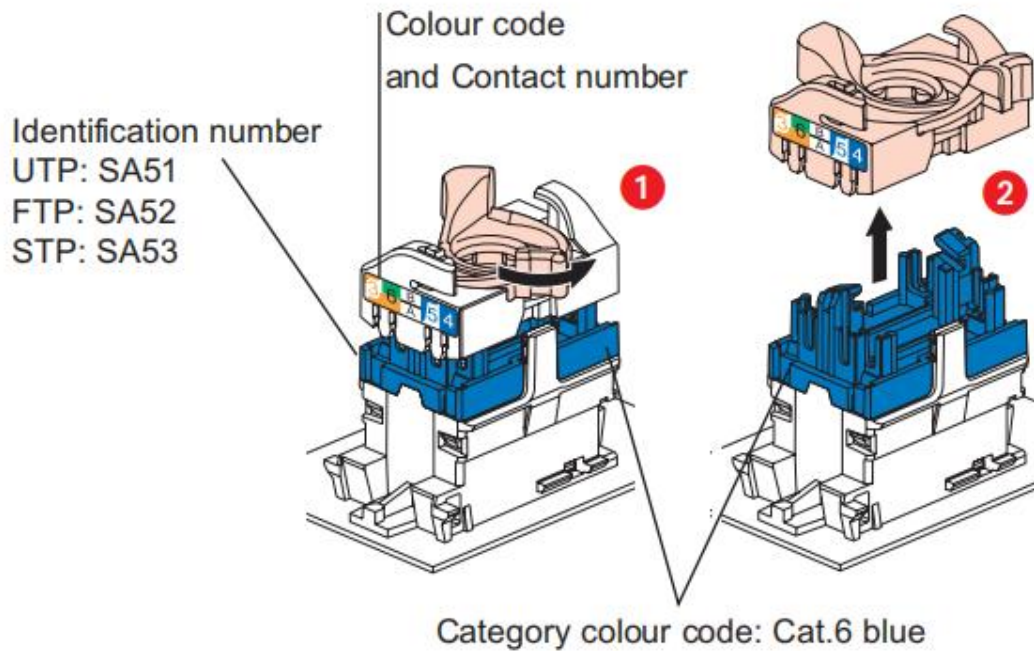

Wenzhou Safewire Electric Co.,Ltd.

2nd floor, Wealth Garden, Liushi Town, Yueqing city,Wenzhou,Zhejiang,China
Tel:0086-577-61725369; Email:info@safewirele.com;

www.safewirele.com

3 Mechanical characteristics

Max. number of connections and disconnections: 5 without refreshing the wiring.

Endurance: 2500 movements (plug insertion/withdrawal).

IK03

Installation Instructions:

1. Strip off cable jacket to expose approximately 3/4" of wires.
2. Insert 2 pairs wires into the holes located on the top cover.
3. Close the top cover to snap firmly on the plug.
4. Take out the top cover and put another 2 pairs wire into the hole.
5. Close the top cover to snap firmly on the plug.