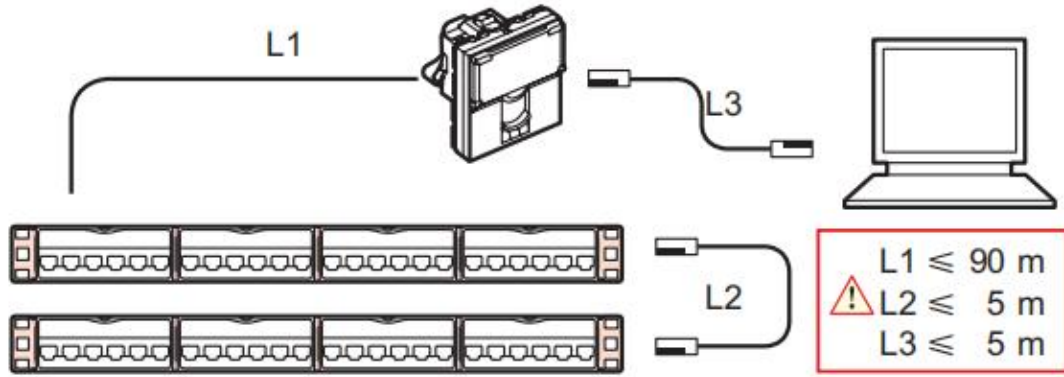

Wenzhou Safewire Electric Co.,Ltd.

2nd floor, Wealth Garden, Liushi Town, Yueqing city,Wenzhou,Zhejiang,China
Tel:0086-577-61725369; Email:info@safewirele.com;

www.safewirele.com

Connection: