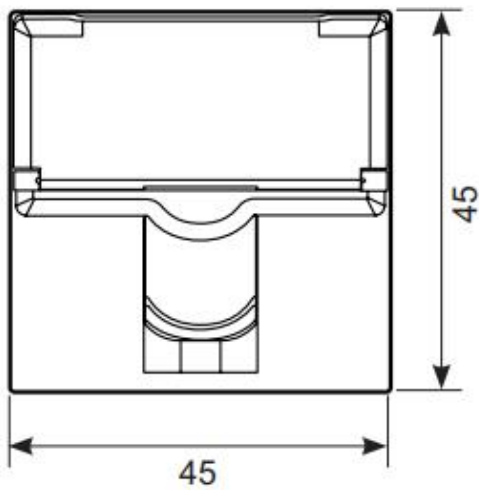

Outline Drawing: