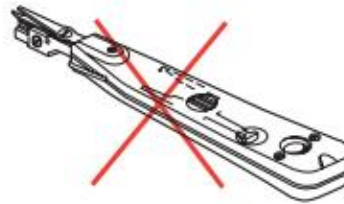

Wenzhou Safewire Electric Co.,Ltd.

2nd floor, Wealth Garden, Liushi Town, Yueqing city,Wenzhou,Zhejiang,China
Tel:0086-577-61725369; Email:info@safewirele.com;

www.safewirele.com

Connection: