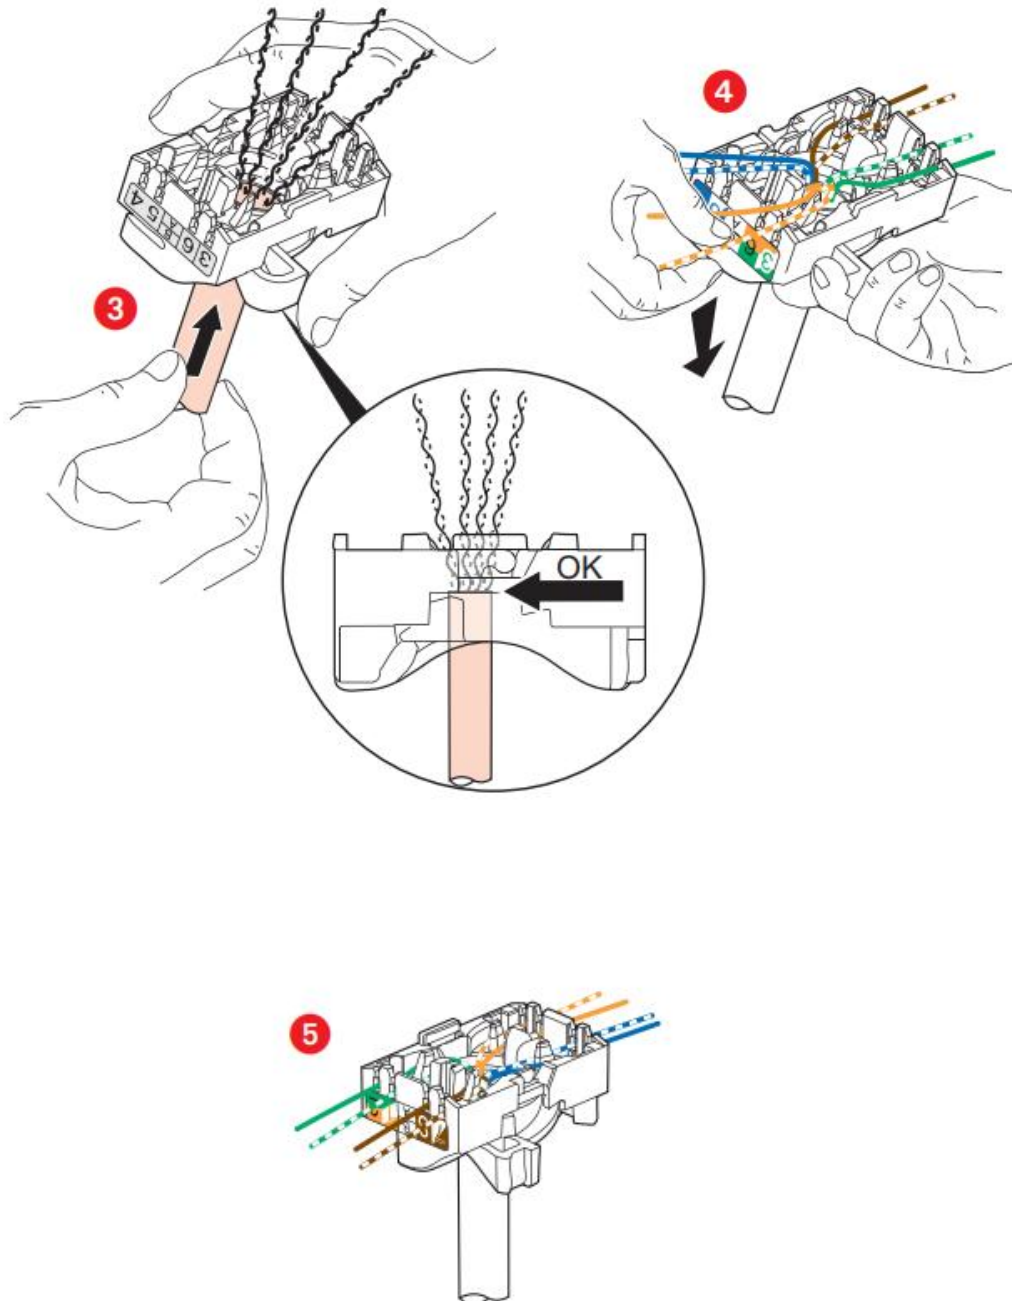

### Installation Instructions:

1. Strip off cable jacket to expose approximately 3/4" of wires.
2. Insert 2 pairs wires into the holes located on the top cover.
3. Close the top cover to snap firmly on the plug.
4. Take out the top cover and put another 2 pairs wire into the hole.
5. Close the top cover to snap firmly on the plug.

**Connection:**

**Outline Drawing:**

**Real Life Scenarios:**

**Unlocking**

**SAFEWIRE**

Wenzhou Safewire Electric Co.,Ltd.

2<sup>nd</sup> floor, Wealth Garden, Liushi Town, Yueqing city,Wenzhou,Zhejiang,China  
Tel:0086-577-61725369; Email:info@safewirele.com;

### Usual connection of RJ 45:

RJ 45 connectors are equipped with a locking nut that does not require the use of a specific tool and which enables re-cabling in the event of error.

This system allows the wire pairs to be spread easily before mounting them on the connector.