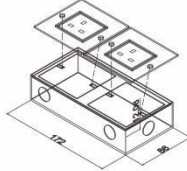

2.304 Stainless / Chrome surface finish , more performance anti-corrosion & anti-oil

Wall Mounted Socket Series

More Protection

Polish material protect from oil and water

Say No Oil Water

3. More optional color like Silver/Black/White/Graphite etc.