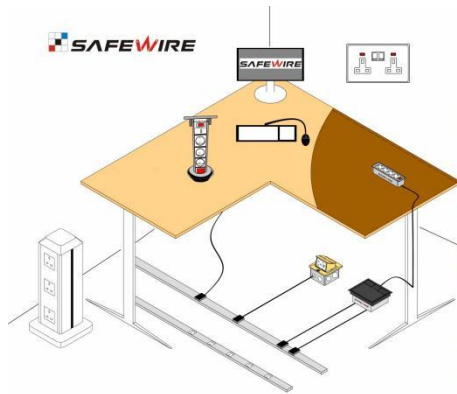

Quick Details:

Serial No.	Parameter	Description
1	Safewire item	SFGLC-1
2	Panel Material	Aluminum alloy
3	Outlet	1 * Power socket
4	Capacity of modules /Interface size	2 ways (45*45mm)modules
5	Configuration	1 Power socket/USB charger
6	Available modules	45mm modules

Application:

1.Feature of Safewire Counter top socket:

1.Customization OEM & ODM Production:Reasonable MOQ ≤100 Units.