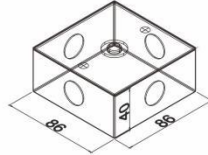

2.304 Stainless / Chrome surface finish , more performance anti-corrosion & anti-oil

Wall Mounted Socket Series

More Protection

Polish material protect from oil and water

Say No Oil Water

3. More optional color like Silver/Black/White/Graphite etc.