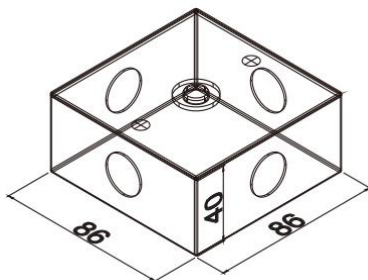

B) Available installation modules/socket/accessories: