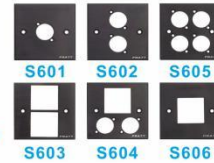

2.International 45×45 mm /86 type switch ,bluetooth, 4.2USB, PD USB Charger and socket.

1. 86 type switch

SFGLC-1 H2110

HT-86SS

SCF-SSS

HT-146TS

RCD0130FPW

S601