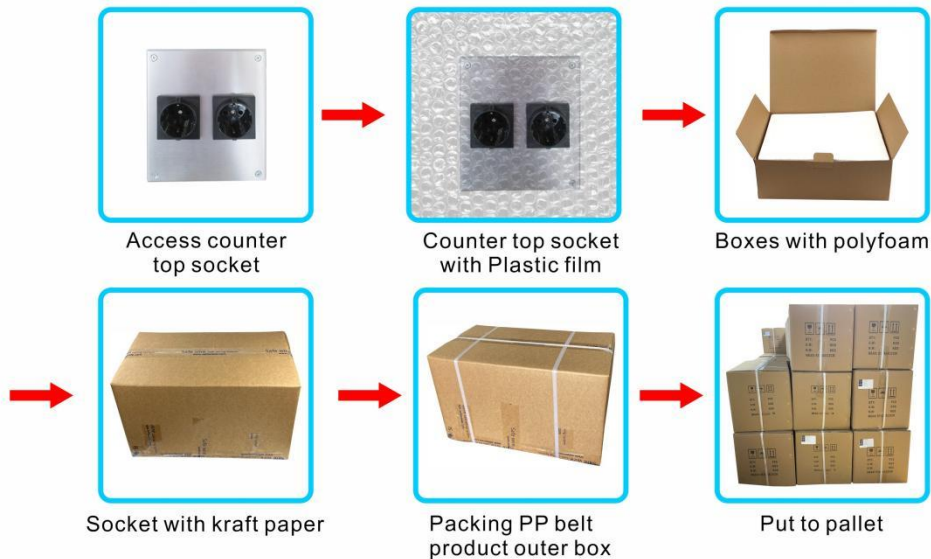

C)Safewire's Counter top socket Application in different system

E)Safewire optional of economical package :

Tel:0086-577-61725369;

Email:info@safewirele.com;

http://www.safewirele.com

Installation Process

1. screw and fix the bottom box.
2. Fixing socket modules.Assemble the socket or data Jack into the plastic frame and press frame ensure them combine tightly.
3. Keep socket modules connected by inner wire (it should be copper core 1.5mm²9~20 wire and length should be suitable).Then earthing and ensure inner wire tightly with modules.