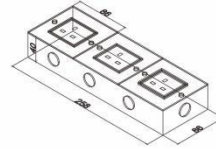

2.304 Stainless / Chrome surface finish , more performance anti-corrosion & anti-oil

Wall Mounted Socket Series

More Protection

Polish material protect from oil and water

Say No Oil Water

3. More optional color like Silver/Black/White/Graphite etc.